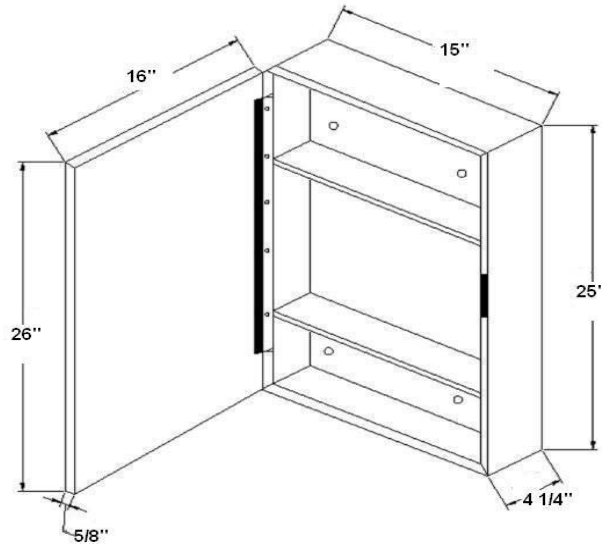

BUILDERS GRADE SERIES SURFACE MOUNTED

1626-SM Shown

Surface Mounted

Model Number	Overall Size wx h	Wall Opening	Glass Shelves
1622-SM	16x22	not applicable	2
1626-SM	16x26	not applicable	3

Builders Grade Series

Features stainless steel framed mirrored doors, adjustable glass shelves, baked enamel steel body.

Cabinets can be inverted for right or left swing installation.

Specifications: Builders Grade Cabinets are fabricated with 26 gauge white baked enamel steel bodies and doors.

Mirrors/Doors: 1/8" first quality plate glass. Doors are mounted on a full length piano hinge equipped with a magnetic door catch.

Shelves: 1/4" adjustable glass shelves mounting on locking adjustable aluminum shelf clips.