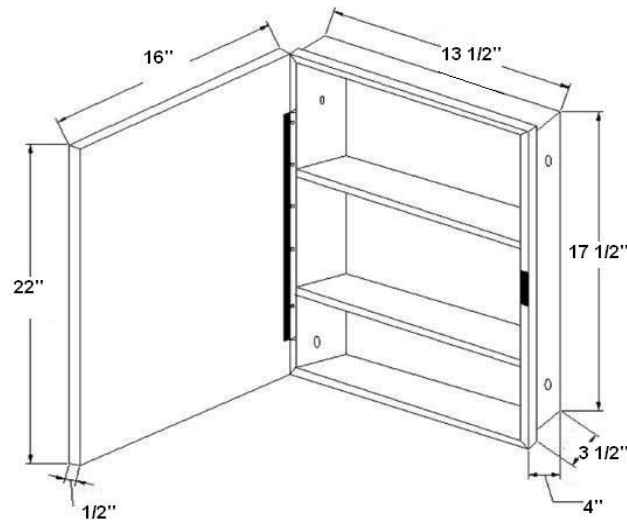

BUILDERS GRADE SERIES RECESSED MOUNTED

Recessed Mounted

Model Number	Overall Size wx h	Wall Opening	Glass Shelves
1622	16x22	14" x 18" x 3 1/2"	2
1626	16x26	14" x 24" x 3 1/2"	3

Builders Grade Series

Features stainless steel framed mirrored doors, adjustable glass shelves, baked enamel steel body.

Cabinets can be inverted for right or left swing installation.

Specifications: Builders Grade Cabinets are fabricated with 26 gauge white baked enamel steel bodies and doors.

Mirrors/Doors: 1/8" first quality plate glass. Doors are mounted on a full length piano hinge equipped with a magnetic door catch.

Shelves: 1/4" adjustable glass shelves mounting on locking adjustable aluminum shelf clips.

www.ketchamcabinets.com

2145 Ocean Avenue-Suite D

Ronkonkoma NY 11779

phone: 631-615-6151 fax: 631-615-6155